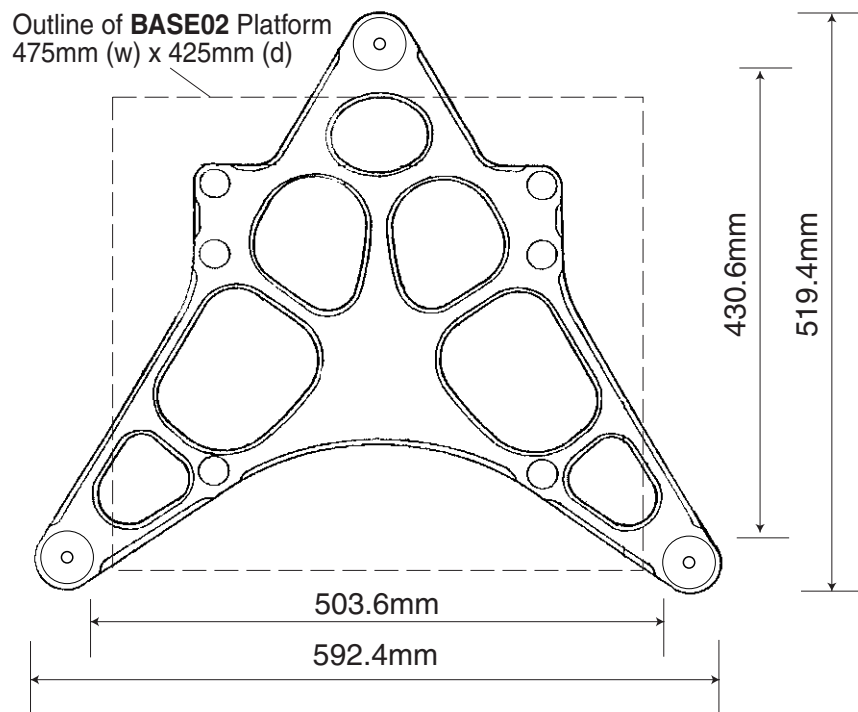

StarBase Dimensions

StarBase Shelf Frame

30mm thick with
44.4mm diameter tubes

Starter Pack

Shelf Pack